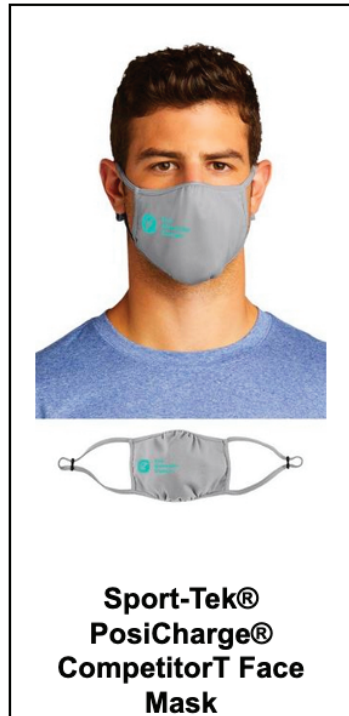

## Accessories

**Cork Journal**

**Sport-Tek® PosiCharge® CompetitorT Face Mask**

**Sport-Tek® Youth PosiCharge® CompetitorT Face Mask**

**Port Authority® Fleece Neck Gaiter**

**Port Authority® Mountain Lodge Blanket**

**Port Authority® Grommets Tri-Fold Golf Towel**

**Stainless Steel Tumbler**